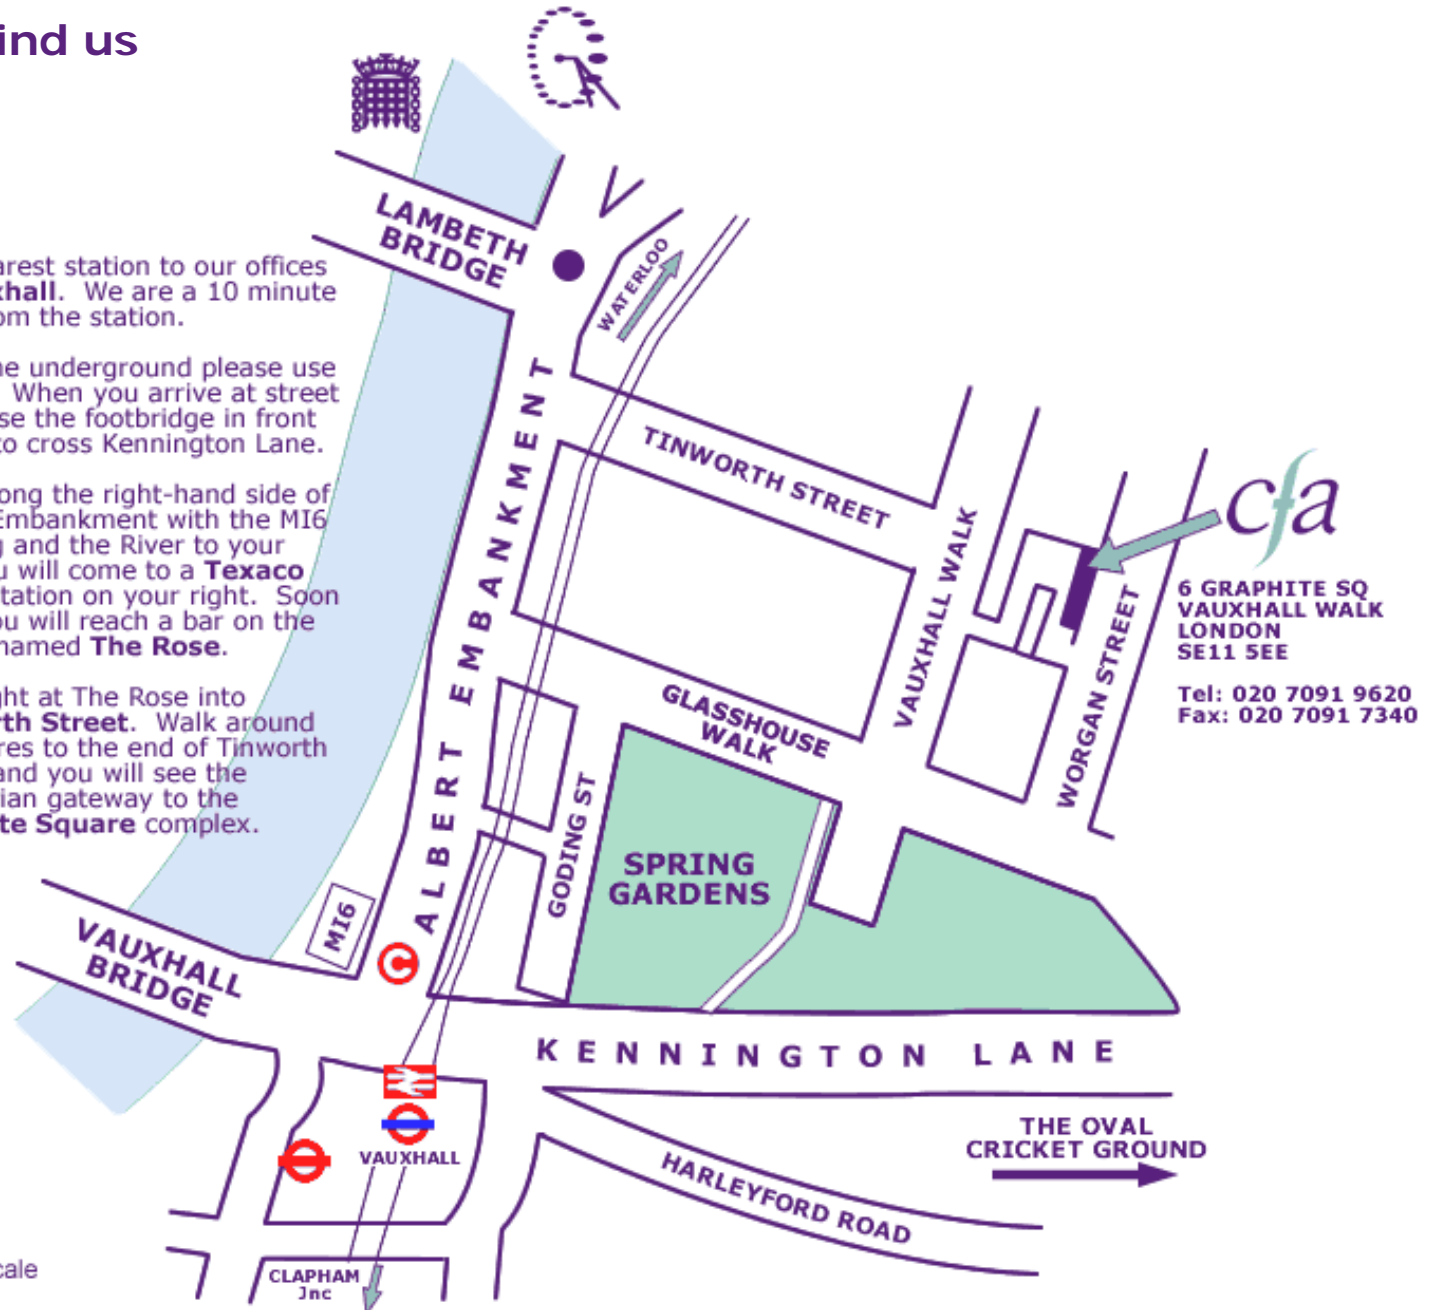

## How to find us

The nearest station to our offices is **Vauxhall**. We are a 10 minute walk from the station.

From the underground please use **Exit 3**. When you arrive at street level, use the footbridge in front of you to cross Kennington Lane.

Walk along the right-hand side of Albert Embankment with the M16 building and the River to your left. You will come to a **Texaco** petrol station on your right. Soon after you will reach a bar on the corner named **The Rose**.

Turn right at The Rose into **Tinworth Street**. Walk around 50 metres to the end of Tinworth Street and you will see the pedestrian gateway to the **Graphite Square** complex.

Not to scale

**cfa**  
6 GRAPHITE SQ  
VAUXHALL WALK  
LONDON  
SE11 5EE  
Tel: 020 7091 9620  
Fax: 020 7091 7340